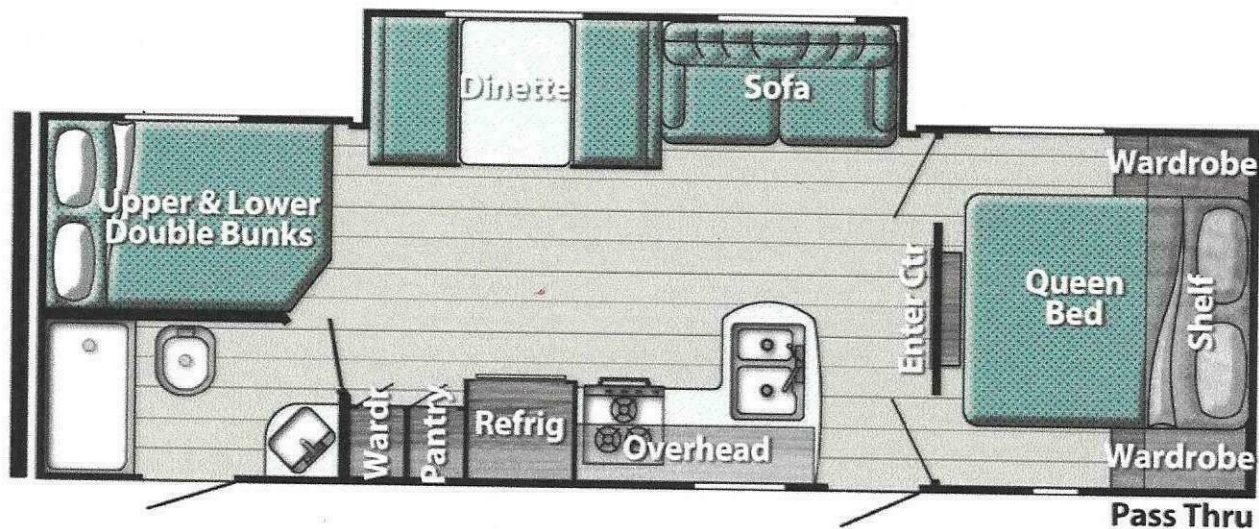

FAMILY OWNED SINCE 1983

AMERILITE

[CLICK HERE FOR AMERI-LITE MENU](#)

Light Weight Trailers | 268BH

[View All Floorplans](#)

Specifications

KEY SPECIFICATIONS

Length	29'6"
Width	8'
Exterior Height	11'1"
Interior Height	6'8"

2023 GULF STREAM AMERILITE 268 BH BUNKHOUSE

½ TON TOWABLE

TRAVEL TRAILER

SLEEPS UP TO 10: 1- QUEEN BED, 2- DOUBLE BUNKS, DINETTE AND COUCH MAKE INTO BEDS

LENGTH 29'6"

BALL HEIGHT 25 ½"

2 5/16" BALL

8' SLIDE